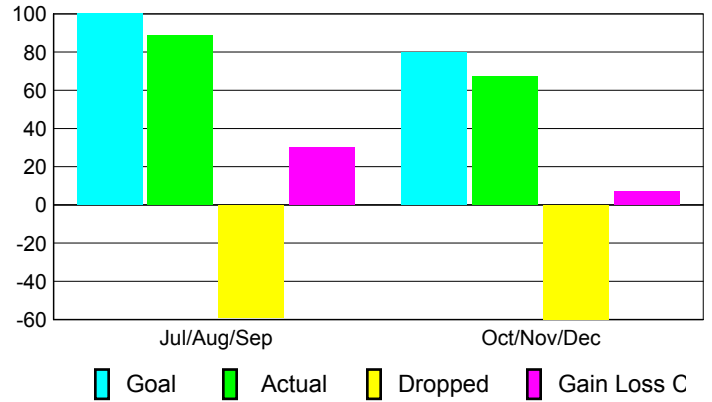

Membership Results 2010-2011

Goal, New, Dropped, Gain/Loss