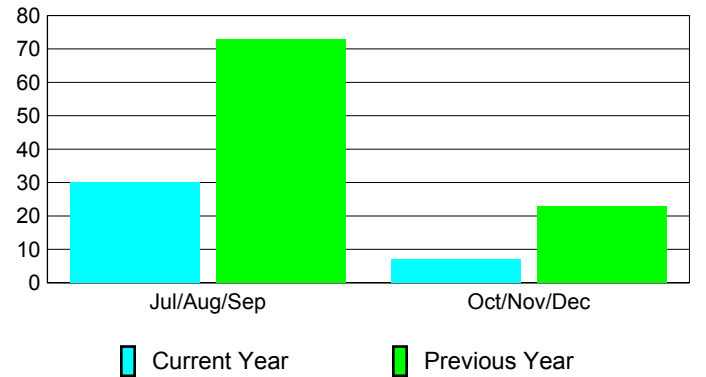

**Membership Results
2010-2011**

**Membership
2009-2010**

Month	Net Memb Goal	Actual New Memb	Actual Dropped Memb	Gain/Loss of Memb	Gain/Loss of Memb
Jul/Aug/Sep	100	89	-59	30	73
Oct/Nov/Dec	80	67	-60	7	23
Totals	180	156	-119	37	96

Membership Results 2010-2011

Goal, New, Dropped, Gain/Loss

Comparison of Membership Gain/Loss

Current Year Compared to the Previous Year

Gender Comparison 2010-2011